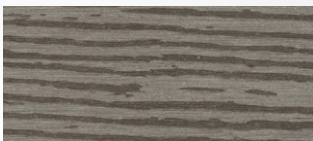

4 DESIGNER COLOURS

Colour softens after the first few months of weathering and then retains it's general look year after year.

Colours shown are a printed representation only. Actual colour samples are available on request.

COLOURS: Non stocked colours

ASH GREY

SLATE GREY

WALNUT

CHOCOLATE

CHECK OUT THESE GREAT FEATURES

- 4 designer colours: Walnut, Salt Bush, Slate Grey and Ash.
- Sizes: 138mm wide x 23mm thick.
- Made from 100% recycled cellulose (rice husks) and HDPE (old milk bottles).
- It is vermin proof.
- Very low maintenance, fully finished and ready to install.
- No knot holes or sap runs therefore less waste.
- No splinters, cupping, warping, splitting or twisting.
- Standard uniform 5.4 metre long lengths (custom lengths can be made to order).
- 15 year limited warranty.
- Mould and Mildew resistant, low water absorption.
- Easy to install with concealed Futurewood® deck clips.
- Double sided & slip resistant.
- Won't rot.