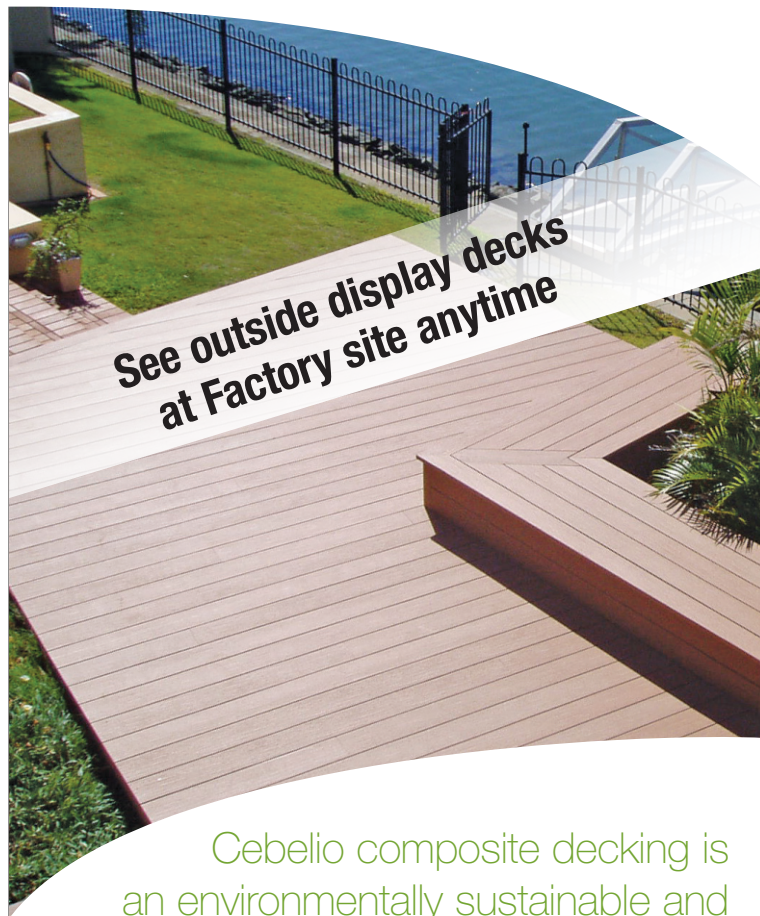

See outside display decks
at Factory site anytime

Cebelio composite decking is an environmentally sustainable and virtually maintenance free timber replacement product.

Cebelio

www.cebello.co.nz

Plastics Sales & Distribution
Phone: 03 338 7050
Email: sales@cebello.co.nz

22 Tanner Street, Woolston (Next to Tannery complex)