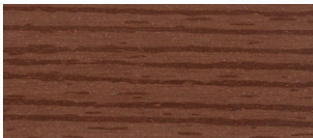

COLOURS: Non stocked colours

ASH GREY

SLATE GREY

WALNUT

CHOCOLATE

CHECK OUT THESE GREAT FEATURES

- 4 designer colours: Walnut, Salt Bush, Slate Grey and Ash.
- Sizes: 138mm wide x 23mm thick.
- Made from 100% recycled cellulose (rice husks) and HDPE (old milk bottles).
- It is vermin proof.
- Very low maintenance, fully finished and ready to install.
- No knot holes or sap runs therefore less waste.
- No splinters, cupping, warping, splitting or twisting.
- Standard uniform 5.4 metre long lengths (custom lengths can be made to order).
- 15 year limited warranty.
- Mould and Mildew resistant, low water absorption.
- Easy to install with concealed Futurewood® deck clips.
- Double sided & slip resistant.
- Won't rot.